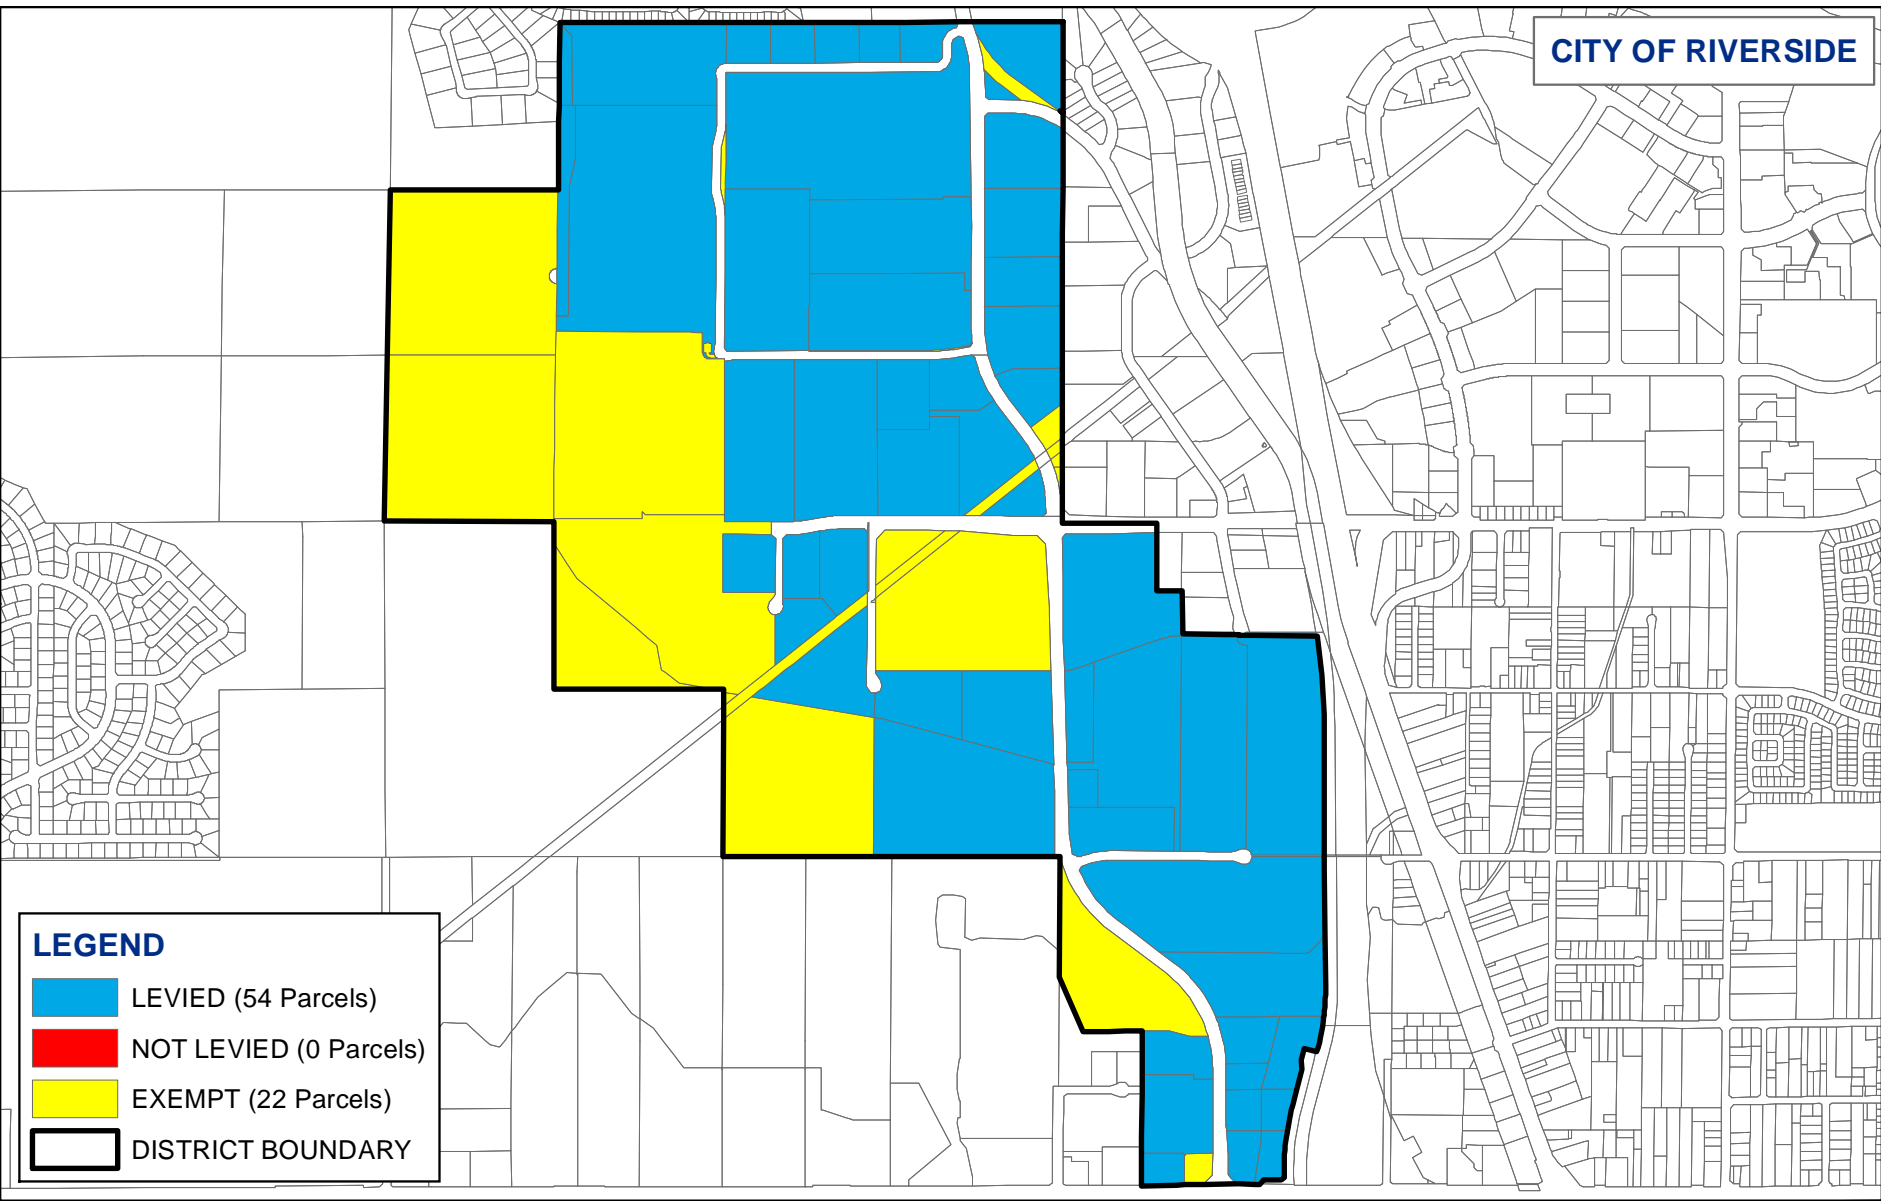

M:\GIS-Assessment\Audit_Maps\FY_2324\CityRiv\CFD 92-1 (Sycamore Canyon).mxd: 20 Jul 2023

CITY OF RIVERSIDE

LEGEND

- LEVIED (54 Parcels)
- NOT LEVIED (0 Parcels)
- EXEMPT (22 Parcels)
- DISTRICT BOUNDARY

Riverside Co. July, 2023

Community Facilities District 92-1 (Sycamore Canyon)
Parcel Audit Map - Fiscal Year 2023-2024